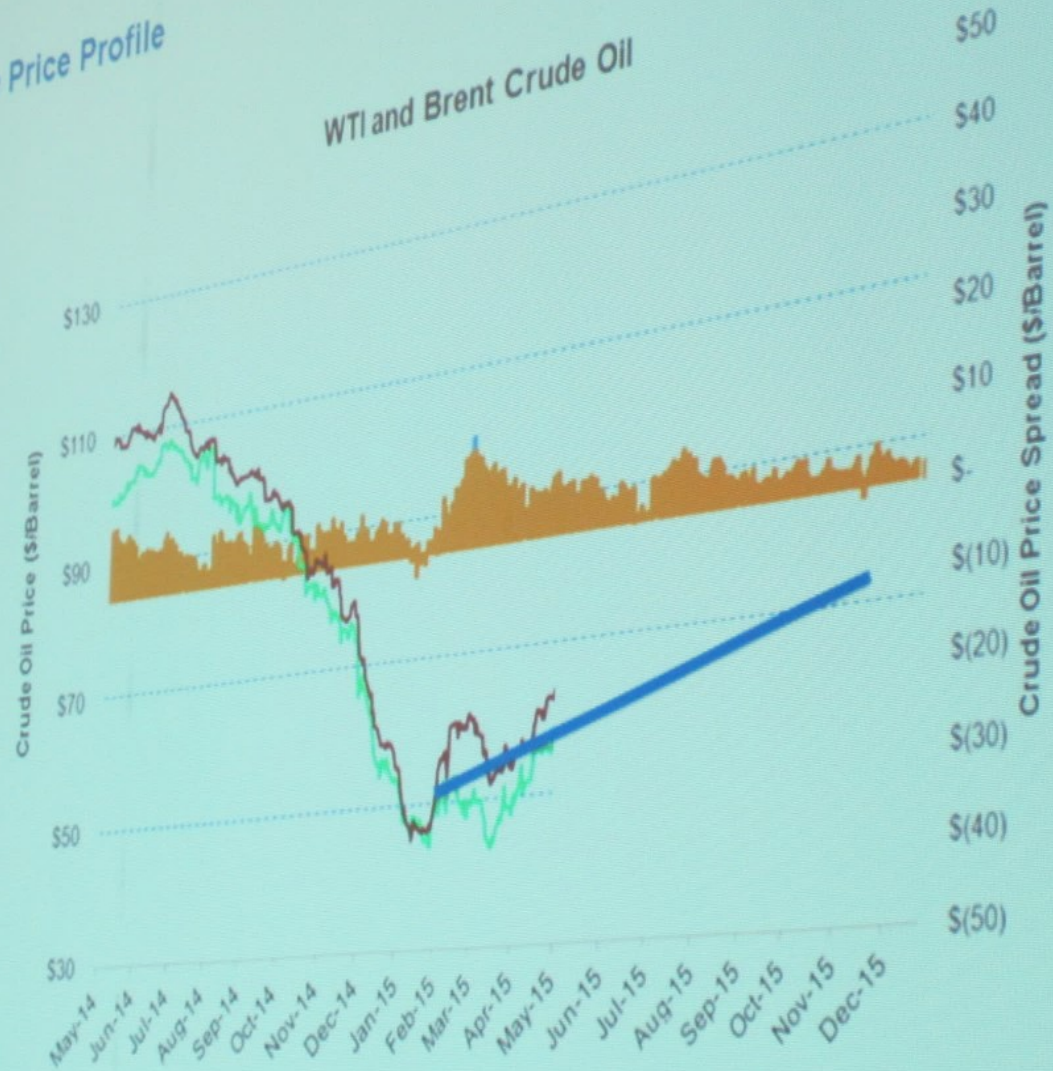

Specialty Menu
Lunch & Dinner
Reservations and Private Events
Call 250-863-1234

LUCIE
RENNERSTROM

RICK WINNERSTROM

1181

Crude Price Profile

WTI and Brent Crude Oil

Market Realist

WTI and Brent Spread WTI Brent